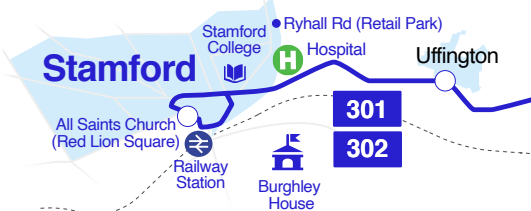

# DELAINE

BUSES

## 301 302

- Mon - Fri
- Schooldays only
- Bus Stop
- ⋯ Pedestrian areas

### 302

Market Deeping

Towngate

Church St

High St

West Deeping

Deeping St James

Leisure Centre