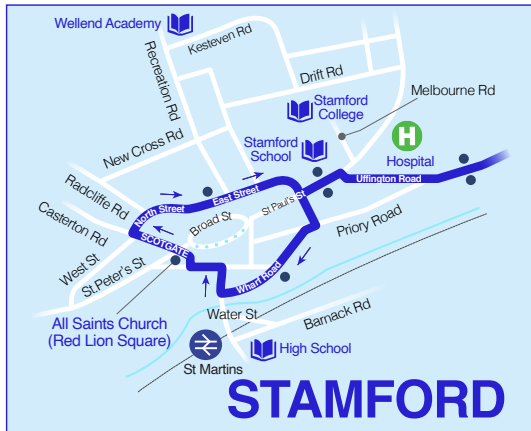

## 301 302

- Mon - Fri
- Schooldays only
- Bus Stop
- ⋯ Pedestrian areas

### 302 Bourne

- 📖 Bourne Academy
- 🏠 Leisure Centre

Bourne Grammar School

Northorpe

Thurby

### 302

Market Deeping

Towngate

Church St

High St

West Deeping

Deeping St James

Leisure Centre

### 301 Spalding

- 📖 Spalding Academy
- 🏠 High School
- 📖 Grammar School
- 🚉 Railway Station
- 🚉 Bus Station
- 🏠 Halmer Gate
- 🏠 Springfield Outlet Shopping & Leisure

Holbeach Rd

London Rd

Spalding Common